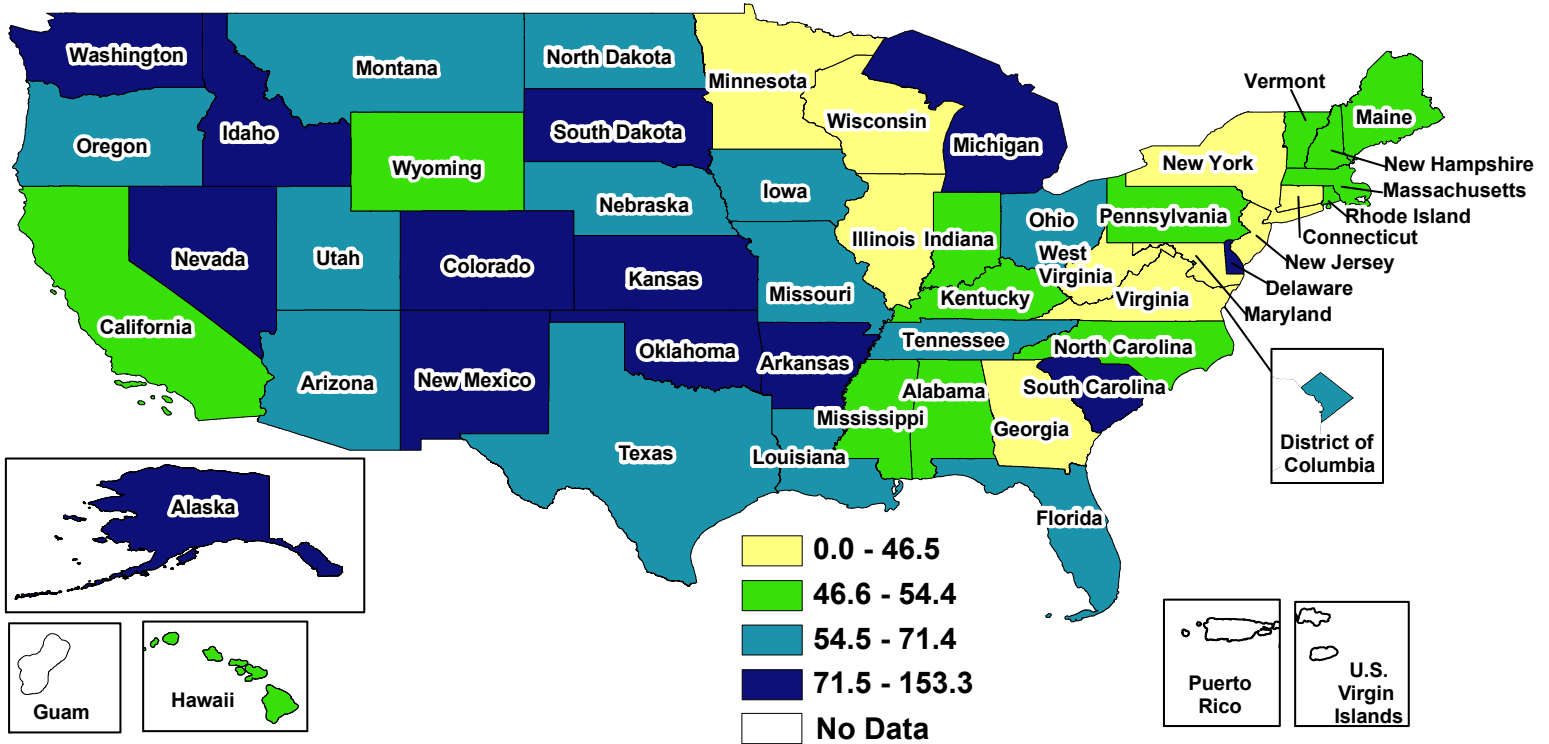

## 2006 Rape Rate per 100,000 Females, by State

2006 Rape Rate (per 100,000 females) and 2006 Number of Rapes					
	Rape Rate	Number of Rapes		Rape Rate	Number of Rapes
ALABAMA	53.7	1,272	NEVADA	88.0	1,079
ALASKA	153.3	496	NEW HAMPSHIRE	47.1	314
ARIZONA	61.8	1,904	NEW JERSEY	26.9	1,201
ARKANSAS	87.7	1,257	NEW MEXICO	102.4	1,014
CALIFORNIA	50.5	9,213	NEW YORK	31.7	3,155
COLORADO	86.4	2,039	NORTH CAROLINA	53.3	2,408
CONNECTICUT	33.3	599	NORTH DAKOTA	61.9	196
DELAWARE	94.9	417	OHIO	70.3	4,131
DISTRICT OF COLUMBIA	59.9	185	OKLAHOMA	81.8	1,484
FLORIDA	70.2	6,467	OREGON	63.9	1,189
GEORGIA	41.3	1,964	PENNSYLVANIA	54.4	3,478
HAWAII	50.0	321	RHODE ISLAND	52.4	289
IDAHO	81.6	594	SOUTH CAROLINA	82.6	1,832
ILLINOIS	2.1	135	SOUTH DAKOTA	82.0	321
INDIANA	51.5	1,650	TENNESSEE	71.0	2,192
IOWA	56.5	853	TEXAS	71.4	8,420
KANSAS	90.8	1,264	UTAH	68.9	873
KENTUCKY	53.8	1,154	VERMONT	54.0	171
LOUISIANA	63.0	1,387	VIRGINIA	46.5	1,811
MAINE	50.1	338	WASHINGTON	83.7	2,684
MARYLAND	40.6	1,178	WEST VIRGINIA	41.3	383
MASSACHUSETTS	52.5	1,743	WISCONSIN	43.8	1,225
MICHIGAN	101.8	5,217	WYOMING	53.9	137
MINNESOTA	25.0	650	GUAM	**	**
MISSISSIPPI	51.0	766	PUERTO RICO	**	**
MISSOURI	59.1	1,766	VIRGIN ISLANDS	**	**
MONTANA	58.5	276			
NEBRASKA	60.2	537	<b>UNITED STATES</b>	<b>56.4</b>	<b>85,629</b>

FBI Uniform Crime Statistics files, 2006

\*\*Data not available.

States have been sorted and presented in alphabetical order.