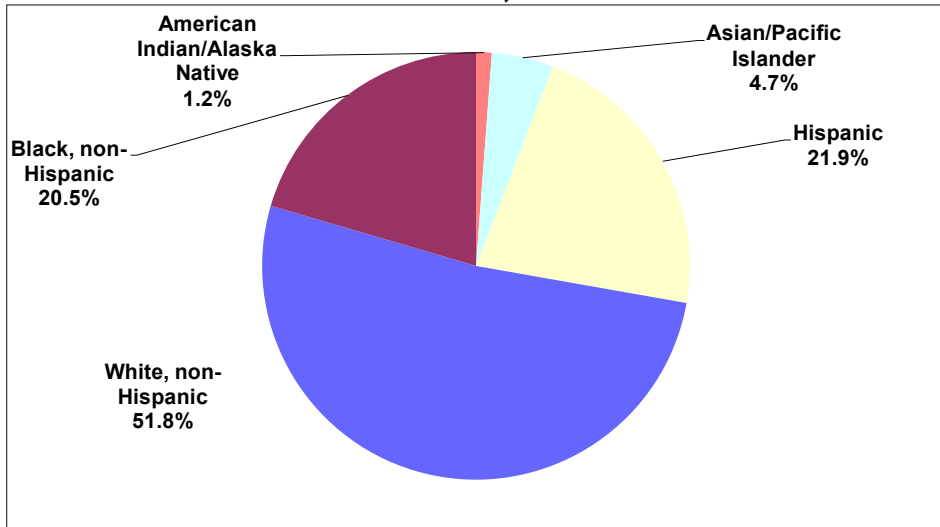

2003-2005 Preterm Births* and Low Birthweight Births** by Race, US

Preterm Births, 2003-2005

Total Births, 2003-2005

Low Birthweight Births, 2003-2005

	2003-2005 Births		
	Total Births	Preterm Births*	Low Birthweight**
Total	4,113,450	510,092	331,467
White, non-Hispanic	2,299,452	263,019	164,901
Black, non-Hispanic	579,521	104,003	79,666
Hispanic	948,061	111,467	64,317
Asian/Pacific Islander	227,145	23,709	17,896
American Indian/Alaska Native	43,931	5,989	3,244

Source: CDC, Source: NCHS, 2003- 2005 NVSS Natality

*Pre-term births defined as <37 weeks gestation

**Low Birthweight births defined as <2500 grams

Race/ethnicity categories may not sum to total.