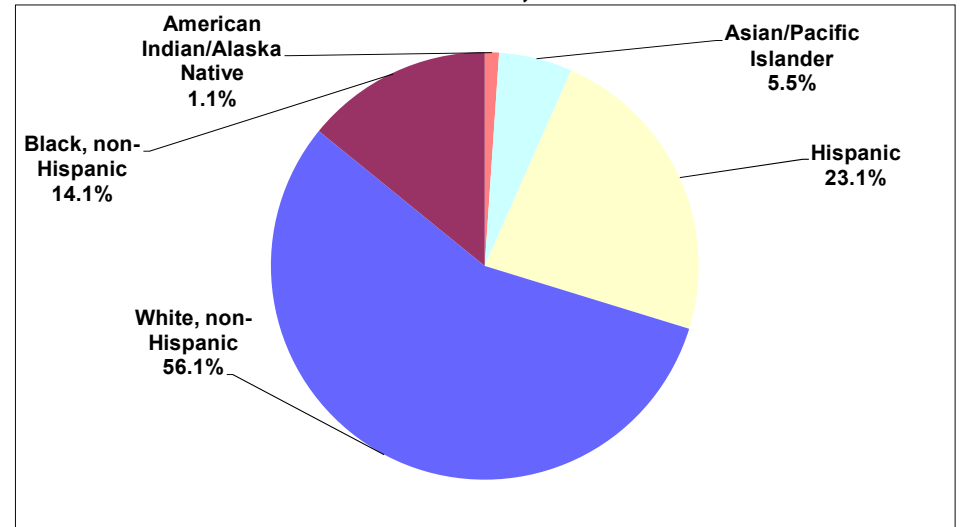

2003-2005 Preterm Births* and Low Birthweight Births** by Race, US

Preterm Births, 2003-2005

Total Births, 2003-2005

Low Birthweight Births, 2003-2005

	2003-2005 Births		
	Total Births	Preterm Births*	Low Birthweight**
Total	4,113,450	510,092	331,467
White, non-Hispanic	2,299,452	263,019	164,901
Black, non-Hispanic	579,521	104,003	79,666
Hispanic	948,061	111,467	64,317
Asian/Pacific Islander	227,145	23,709	17,896
American Indian/Alaska Native	43,931	5,989	3,244

Source: CDC, Source: NCHS, 2003- 2005 NVSS Natality

*Pre-term births defined as <37 weeks gestation

**Low Birthweight births defined as <2500 grams

Race/ethnicity categories may not sum to total.