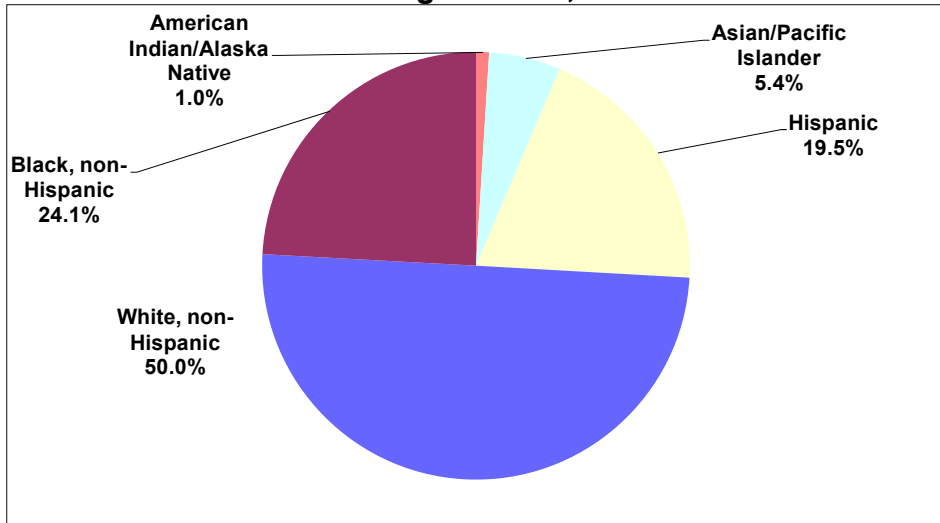

2003-2005 Preterm Births* and Low Birthweight Births** by Race, US

Preterm Births, 2003-2005

Total Births, 2003-2005

Low Birthweight Births, 2003-2005

	2003-2005 Births		
	Total Births	Preterm Births*	Low Birthweight**
Total	4,113,450	510,092	331,467
White, non-Hispanic	2,299,452	263,019	164,901
Black, non-Hispanic	579,521	104,003	79,666
Hispanic	948,061	111,467	64,317
Asian/Pacific Islander	227,145	23,709	17,896
American Indian/Alaska Native	43,931	5,989	3,244

Source: CDC, Source: NCHS, 2003- 2005 NVSS Natality

*Pre-term births defined as <37 weeks gestation

**Low Birthweight births defined as <2500 grams

Race/ethnicity categories may not sum to total.